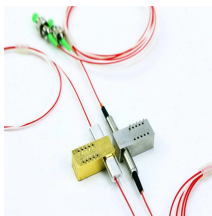

1835-c Optical Power Meter

1835-c Optical Power Meter

This instruction manual contains the necessary information for operation and maintenance of the Newport Model 1835-C Multi-Function Optical Meter as well as information for troubleshooting and ...

The Newport 1835-C Optical Power Meter is a high-performance single-channel optical meter designed for precise power measurements in photonics applications. It supports DC optical power ...

Newport 1835-c multi-function optical power meter
Specifications Dimensions: 4.2 × 8.8 × 13.9 in
(107 × 224 × 353 mm) Weight: 8 lb, 3 oz. (3.7 kg)

DC, peak-to-peak and pulse measurements can be displayed in units of W, dBm, dB, J, Ergs, A, and V. Simultaneous measurements of a variety of light sources operating at different power levels and ...

Buy, sell, rent, or repair Power Meter like the 1835 C Newport and other test and measurement equipment. Shop Alltest and save on benchtop test equipment, chambers, calibration, repair, and ...

The Newport 1835-C is a multi-function optical power meter designed for precision measurement of optical power in various applications. It offers a wide dynamic range and supports multiple sensor ...

The Newport 1835-C Optical Power Meter is a high-performance ...