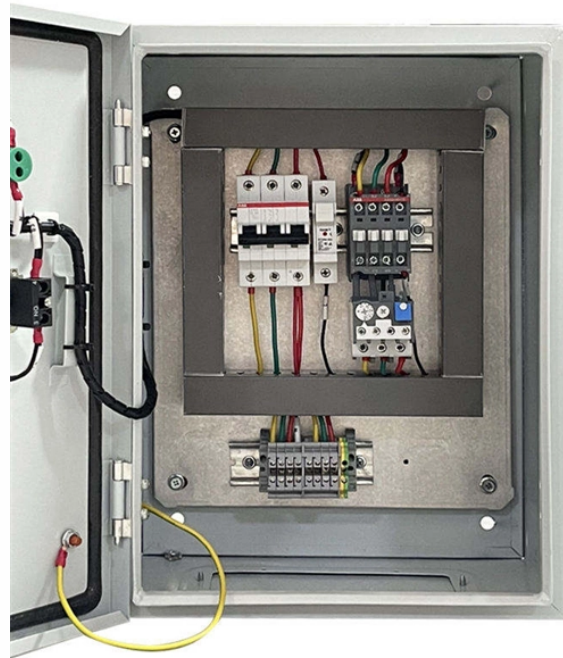

15-position iron distribution box

15-position iron distribution box

Choose from our selection of J-boxes, including steel outlet boxes, steel switch boxes, and more. Same and Next Day Delivery.

Iron weatherproof electrical boxes accommodate wiring and devices like switches and receptacles for residential and industrial sites. Iron is durable and withstands rugged work environments.

FD Device Box, 1-Gang, Malleable Iron Ridge Top, Cast Box, Hub Size: 3/4", Box Depth: 2.69"
Includes: Internal Ground Screw. For Use with Threaded Rigid Metal Conduit.

Choose from our selection of junction boxes, including over 2,800 products in a wide range of styles and sizes. Same and Next Day Delivery.

Circuit Breaker Exposed distribution box with the dustproof performance and good impact resistance. This box can be easily installed and very convenient to use, just need a few steps to mount it on your ...