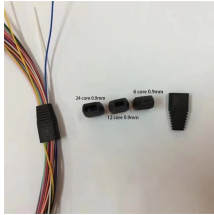

Circuit Breaker Exposed distribution box with the dustproof performance and good impact resistance. This box can be easily installed and very convenient to use, just need a few steps to mount it on your ...

Choose from our selection of electrical boxes, including outlet boxes and covers, weatherproof outlet boxes and covers, and more. Same and Next Day Delivery.

Choose from our selection of power distribution boxes in a wide range of styles and sizes. Same and Next Day Delivery.