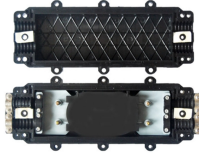

The MPD-CD1-BS.25AB-DE15YT-CZ-9.N10-M1 from Larson Electronics is a Temporary Power Distribution System that converts three-phase 480V AC Delta electrical current into three-phase ...