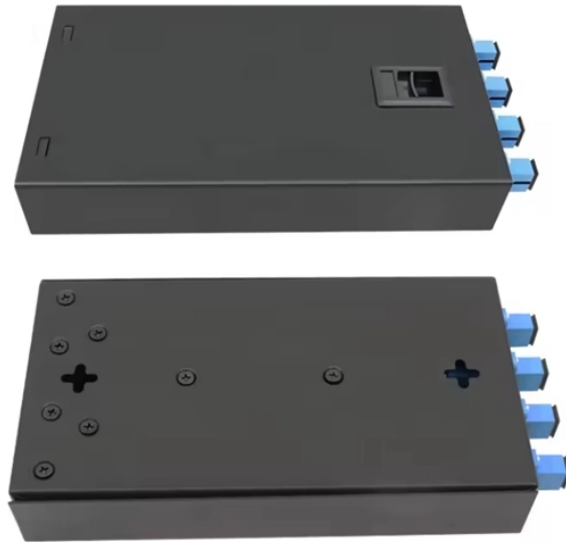

15-channel distribution box panel

15-channel distribution box panel

The PD Power Systems 15KW PDP is designed to accept power at 120/208 VAC, 3-phase, utilizing 60 amp power connectors. Power is then distributed at 120/208 VAC 3-phase and 120 VAC 1-phase. ...

15A quad box with 25-foot pigtail and 2 Edison duplex receptacles. Extended-reach portable power distribution box for production and work sites.

Choose from our selection of power distribution panels, including square D circuit breaker boxes, electrical wiring and connecting, and more. Same and Next Day Delivery.

Discover our waterproof 15-way MCB outdoor distribution box with IP65 rating. Ideal for industrial power distribution, this plastic electrical panel offers wide voltage range (12V-220V). Available starting from ...

Electrical power distribution consists of circuit breakers feeding an output connector and receptacles that permit connecting cable feeders for load centers. The circuit breakers protect the cables from ...