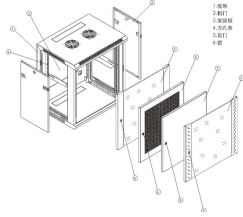

12-port core switch

The DGS-1210ME Series Metro Ethernet Switches feature a variety of port configurations, including 10/100/1000BASE-T RJ-45 ports, 1G SFP ports, and 10G SFP+ ports for increased network bandwidth.