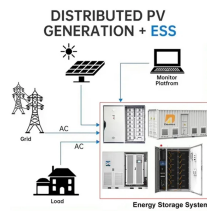

FS S5300-12S is a new generation of full gigabit smart switch for IP metropolitan area networks, government and enterprise networks, and can be used for scenarios that require high-speed ...

Equipped with 12 ports capable of up to 10-gigabit speed each and 8 additional gigabit ports, along with a full capacity switching bandwidth, the EG97023 provides the optimal solution for connecting ...

The SM12XPA switch provides 340 Gbps switching capacity with (12) 1G/10G SFP+ and (2) 1G/10G/25G SFP28 slots and (1) RJ-45 console port. It offers high performance and reliability for ...

Explore 12-port gigabit switches for your network. Find reliable, plug-and-play options with metal construction and traffic optimization.

The ONV56012FM is a 10G managed Ethernet fiber switch independently developed by ONV. It has 12*1/10G SFP+ fiber ports. Each port supports wire-speed forwarding.

Featuring 10GbE support for aggregation of today's higher megapixel cameras. Intended to be used as your core switch to connect your edge PoE switches and the recording servers, along with any other ...