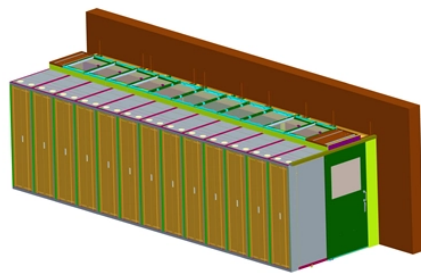

1016 An distribution box socket

1016 An distribution box socket

Schuko 10 / 16A, 2P + T, 230V socket outlet
Schuko 10 / 16A, 2P / T, 230V socket For mounting in boxes and distribution cabinets. In accordance with the UNE ...

Power Distribution Box with MCB & LED Indication
AM Pro AMP1016DB • Input: 32 Amps x 5 Pin - 1 Plug (440V~, IP44). • Output: 16 Amps x 3 Pin - 8 Sockets (250V~, IP44). • Output: 16 Amps x 2 Pin ...

Duraline E1016 16 Series Cam-Type Connectors. Typical applications include motor connections, generators, and power panels.

These camlock connection boxes have connectors that are available in straight, 90-degree connections, and 45-degree connections for quick, easy, and secure connections. These enclosures provide ...

"EPDU1016B has IEC-320 C20 200-240V type inlet and eight IEC C13 type outlet sockets." "This can operate from -5° to +45°C temperature range and ...

Feature:1. INTERNAL PARTS: This distribution box is equipped with a 1P C16 400VAC circuit breaker and a 250VAC 1016A universal socket, which is efficient and practical.2. DURABLE MATERIAL: The ...

JXF Waterproof Panel Board Outdoor distribution box is a kind of box according to component model, specification, quantity design assemble type outdoor rain-proof distribution box with kinds of control ...