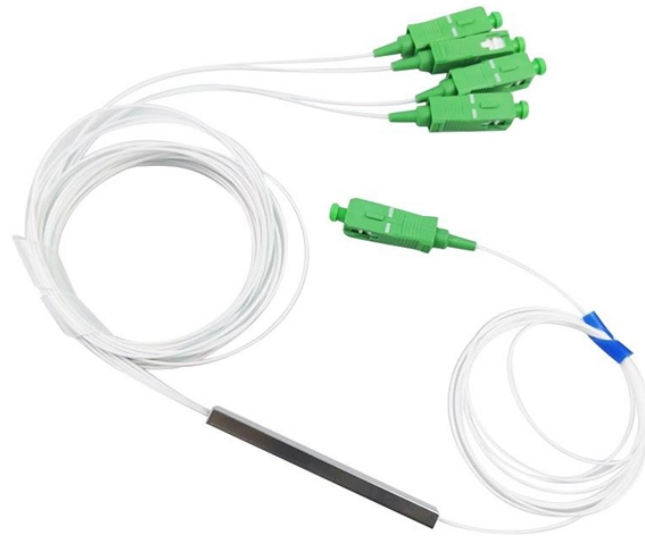

10 Gigabit optical port network card optical module

10 Gigabit optical port network card optical module

Single-fiber bidirectional (BIDI) optical modules must be used in pairs. For example, SFP-10G-BXU1 must be used with SFP-10G-BXD1.

The Intellinet 10 Gigabit Fiber SFP Optical Transceiver Module (model 507479) is fully hot-pluggable, and that allows you to install the module without rebooting your network switch for ...

SFP+ transceiver that supports 10G connections up to 300 m using multi-mode fiber with a duplex LC UPC connector.

Search Newegg for 10gb fiber network card. Get fast shipping and top-rated customer service.

Fiber Optical Cable OM3 Duplex OM5 Duplex OS2 Simplex MPO-MPO Extension QSA (40G/100G) SFP+/QSFP Extension Loopback SFP+/SFP28 Loopback Fiber Optical Loopback Network Card ...

10 Gigabit Ethernet PCIe card with dual-ports and two SFP28 transceivers for adding 10GbE Fibre Optic connectivity. Compatible with Mac, Windows, and Linux computers with PCIe slots.

Simply download and install a driver, install the Twin10G SFP28 PCIe Card into a PCIe slot in your computer or Sonnet Thunderbolt expansion system, install the included SFP28 modules, and then ...